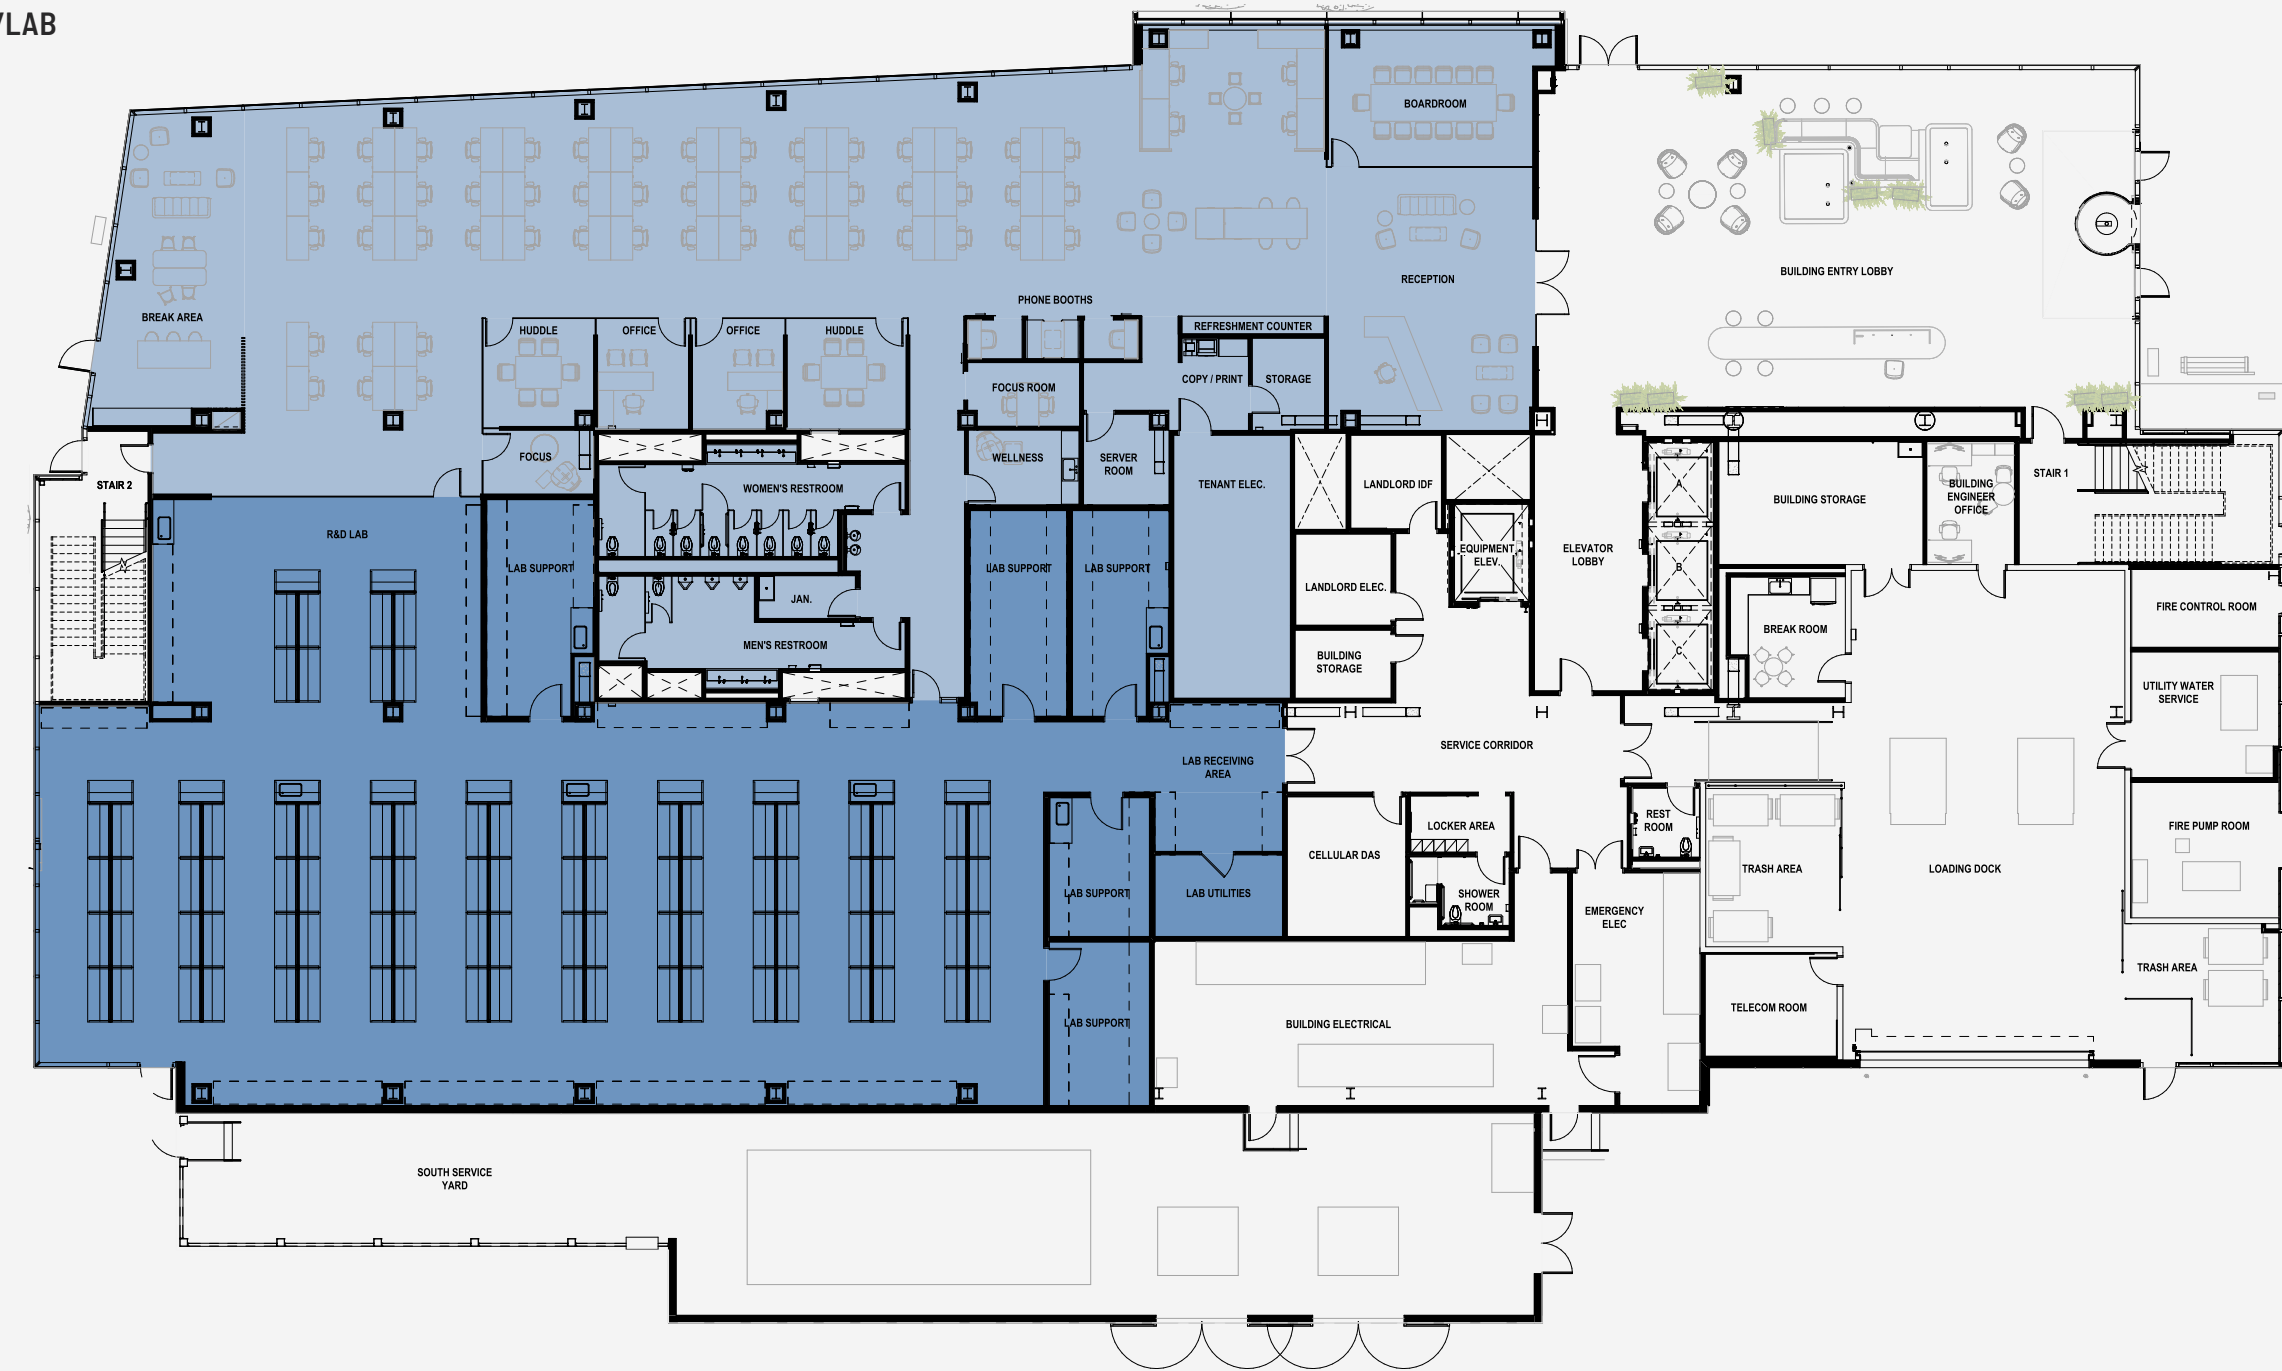

GATEWAY OF PACIFIC V CONCEPTUAL FLOOR PLAN

LEVEL 1 OFFICE/LAB  
Test Fit

GATEWAY OF PACIFIC V CONCEPTUAL FLOOR PLAN

LEVEL 4 OFFICE/LAB

Test Fit